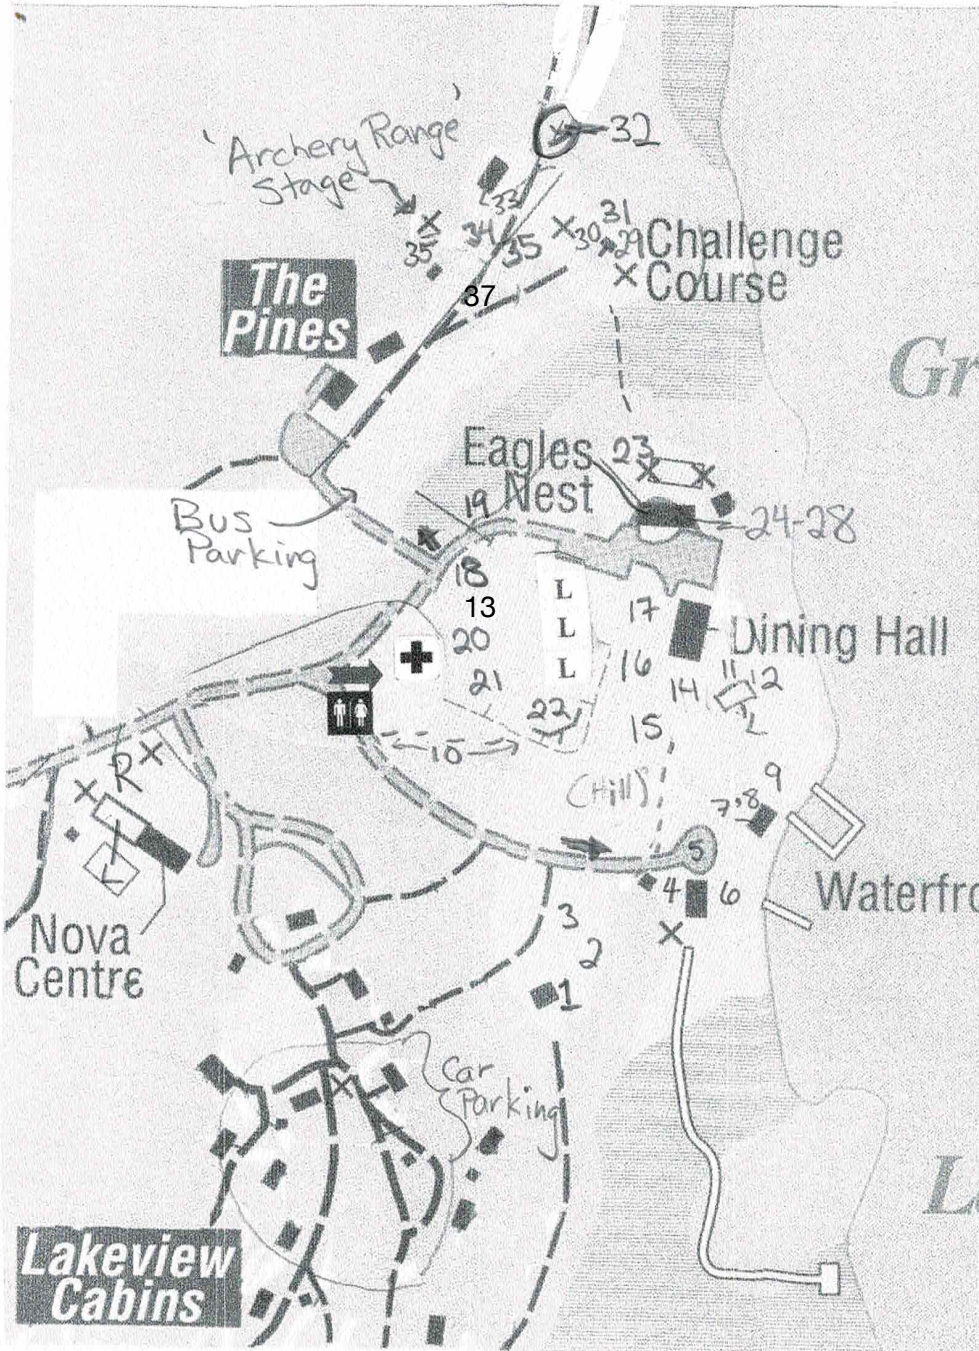

2022

Activity Centres Map

- R Registration L Lunch Tents for Students
 + First Aid → Directional Signage
 ♀♂ Washrooms - - - = trail

Festival Activities

1. Wash Out !
2. It's a Trout's Life
3. Round You Go, H2O
4. Wonderful Wetlands
5. The Great Swim Off !
6. Haliburton Fire Crew
7. Bugs in the Mud
8. How wet is our planet ?
9. Creeks and Critters
10. Storybook Walk (self-led)
11. Tread Lightly
12. The Power of Water
13. Earth in Balance (Field by Dining hall)
14. What's coming
15. Rolling Through the Shed
16. Osprey Survivor
17. Water Hero Headquarters
18. Turtle Guardians
19. OPP Marine Unit
20. Unwelcome Guests
21. Migration Headache
22. Froggy You are Outta There !
23. Algonquin Highlands Fire Service
24. Peats in a Bog (inside lower)
25. Reign in the Garbage (inside upper)
26. Water Runs Downhill (in front)
27. Polar Melt Down (inside upper)
28. Shoreline Do's and Don'ts (back porch)
29. Beaver Fever !
30. Just Dam It !
31. Up on the Watershed
32. Atlantic Salmon Loss & Restoration
33. Lather up !
34. Pioneer Water Race
35. Turtle Trauma
36. Blooming Jeopardy
37. Stream Savers (in the Pines section)